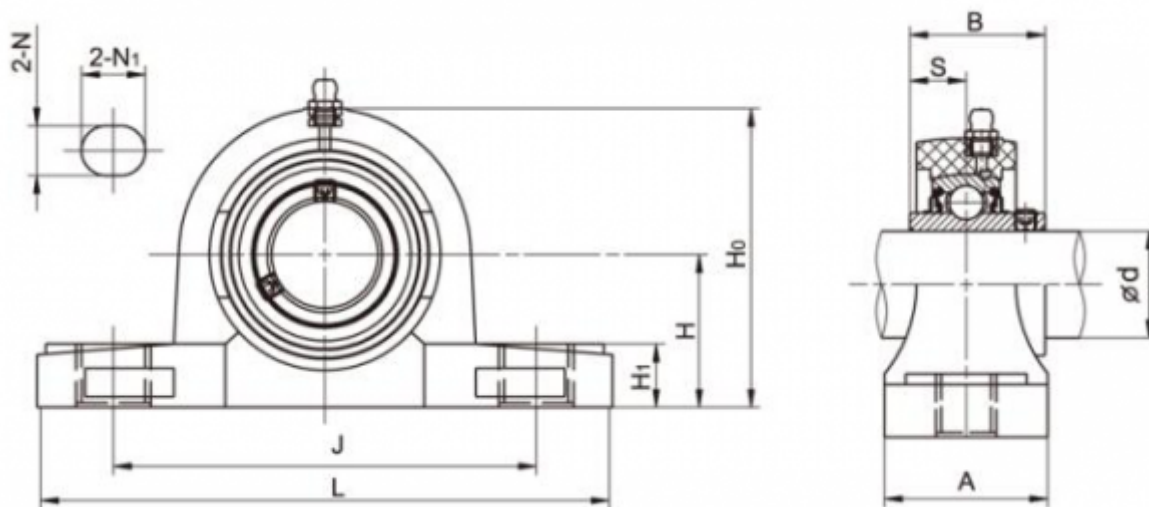

Data Sheet

Article number: 54810622053

Description: Pillow block TP-SUCP205 LDK f/shaft dia.25 mm
Insert stainless, house green thermopl.

Measures

A = 38	L = 140
B = 34.1	N = 11
Bolt = M10	N1 = 14
d = 25	S = 14.3
H = 36.5	
H0 = 71	
H1 = 16	
J = 105	